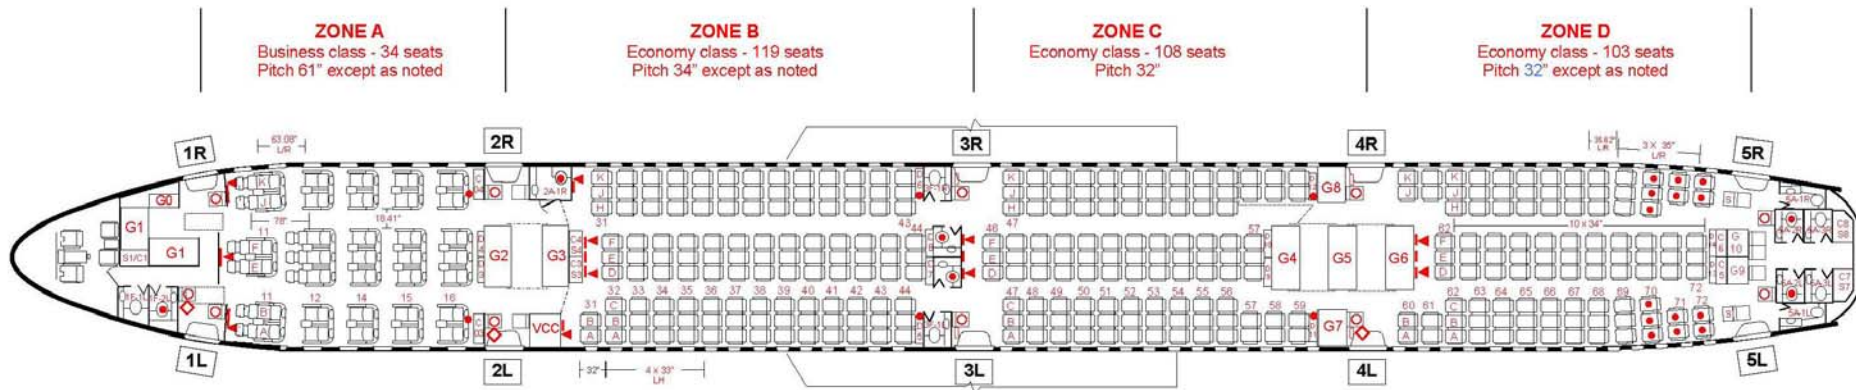

Boeing 777-300 (77R) : 6 Aircraft

Configuration : 34C / 330Y (Total 364)

Boeing 777-300 (77R)

Seat features

	Royal Silk class	Economy class
Abreast	2-3-2	3-3-3
Pitch (inch)	61	32
Width (inch)	20	18
Recline Angle (degree)	170	122
Personal screen size (inch)	15	9
Lumbar Support & massage	Yes	No
Leg rest, Foot rest	Yes	Foot rest
Personal Stowage Bin	Yes	No
Handset & Personal Telephone	Yes	Yes
PC Power Outlet (VAC)	110	110